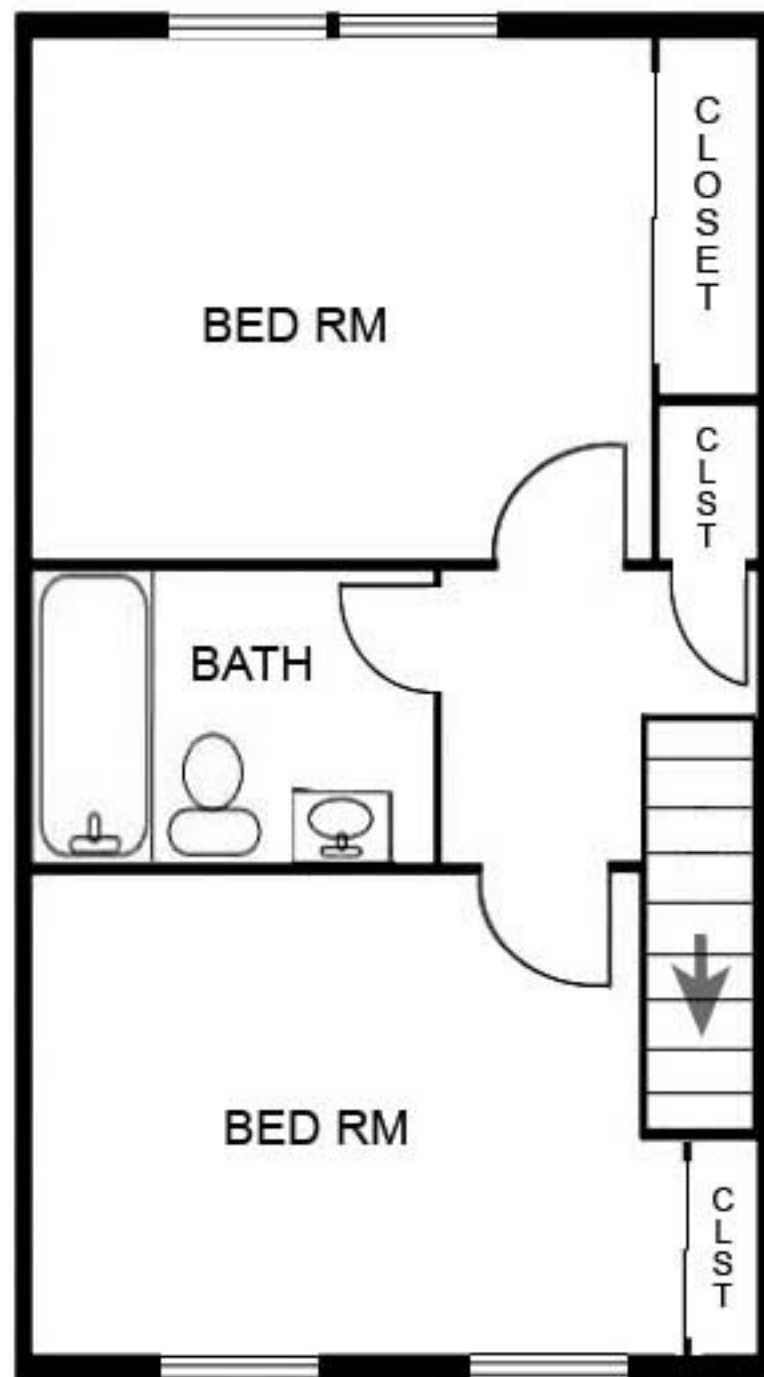

1ST FLOOR

2ND FLOOR

TWO BEDROOM TOWNHOUSE - 1025 SQFT

STRATFORD ARMS