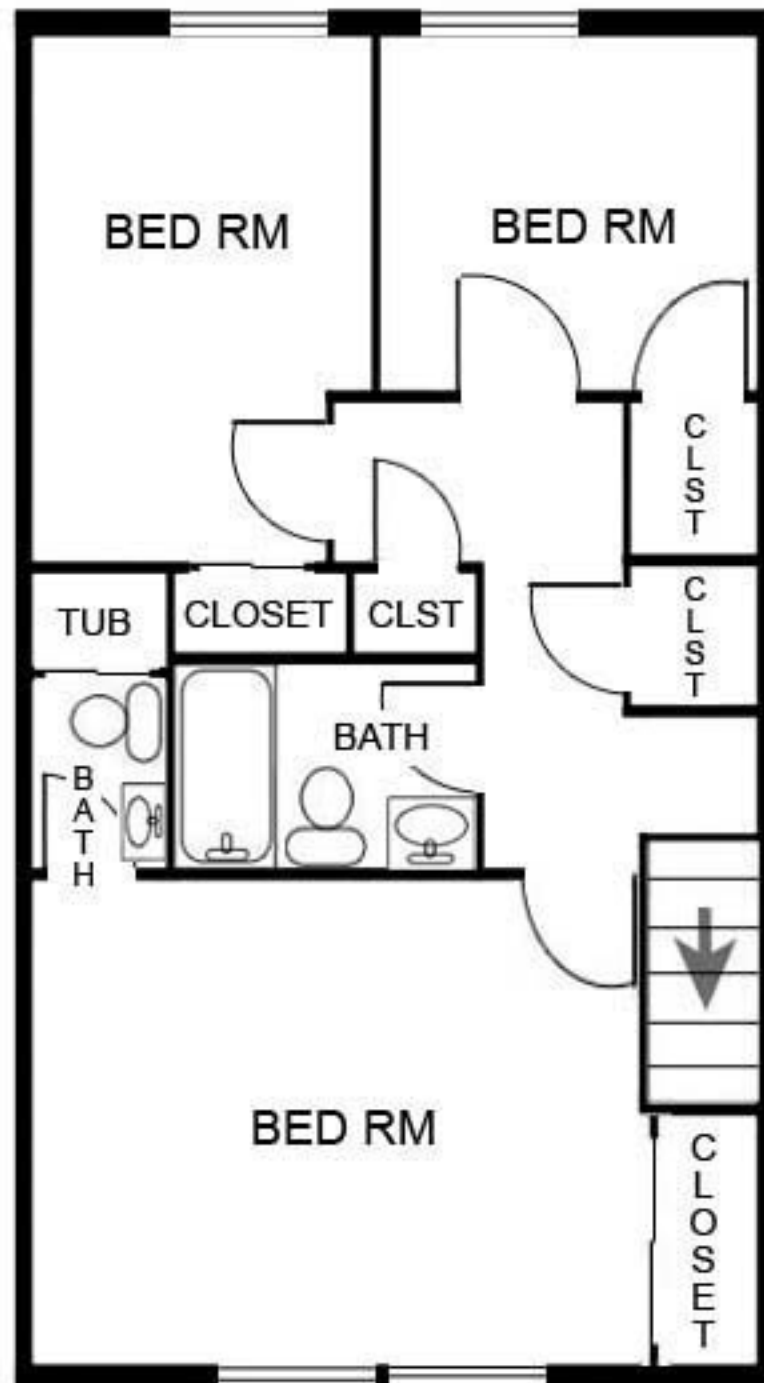

1ST FLOOR

2ND FLOOR

THREE BEDROOM TOWNHOUSE - 1275 SQFT
WILLOWTREE